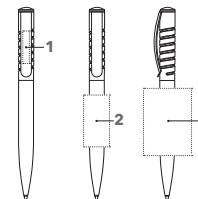

NEW SPRING POLISHED MC

Image scale 1:1

reddot design award

ART. NO. 2310

Push ball pen

Glossy opaque body surface, metallised inner push-button, metal clip, senator® magic flow G2 refill (1.0 mm), writing length up to 5,000 m, ink colour: blue or black

SERVICES

PMS Service: from 10,000 pieces

INDUSTRIAL PRICES (€/PC.)

RSP in euro per piece, VAT not included.

2310	500	1,000	2,500	5,000
Incl. 1c print, per position	1.39	1.31	1.25	1.21
Each further colour	0.27	0.19	0.13	0.09
Incl. CMYK print, per motif	1.80	1.60	1.45	1.35
Incl. engraving	1.80	1.80	1.80	1.80
Surcharge magic flow refill 1.4	-	0.10	0.10	0.10

BRANDING / AREA

Clip	1 Engraving	30 x 6 mm
Barrel	2 1c - 5c Print	40 x 20 mm
	3 CMYK Print on white barrel	51 x 37 mm (from 1,000 pieces)