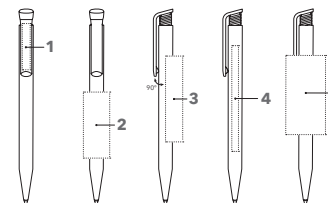

SUPER HIT FROSTED

Image scale 1:1

ART. NO. 2244

Push ball pen

Translucent shine-free body surface, glossy opaque clip, senator® magic flow X20 refill (1.0 mm), writing length up to 2,000 m, ink colour: blue or black

SERVICES

Mix & Match: from 10,000 pieces
PMS Service: from 10,000 pieces

INDUSTRIAL PRICES (€/PC.)

RSP in euro per piece, VAT not included.

2244	500	1,000	2,500	5,000
Incl. 1c print, per position	0.53	0.45	0.39	0.35
Each further colour	0.27	0.19	0.13	0.09
Incl. CMYK print, per motif	0.94	0.74	0.59	0.49

BRANDING / AREA

Clip	1	1c - 5c Print CMYK Print	35 x 6 mm
Barrel	2	1c - 5c Print	50 x 20 mm
	3	1c - 5c Print	65 x 13 mm
	4	CMYK Print	80 x 7 mm
	5	1c - 5c Print	60 x 30 mm (from 1,000 pieces)