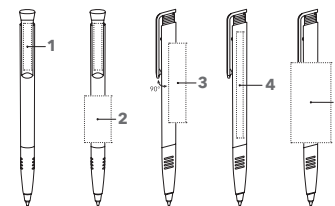

# SUPER HIT CLEAR SG

Image scale 1:1

### Push ball pen

Glossy transparent body surface and shiny opaque clip,  
coloured soft grip zone,  
senator® magic flow X20 refill (1.0 mm),  
writing length up to 2,000 m,  
ink colour: blue or black

## BRANDING / AREA

<b>Clip</b>	<b>1</b>	1c - 5c Print CMYK Print	35 x 6 mm
<b>Barrel</b>	<b>2</b>	1c - 5c Print	35 x 20 mm
	<b>3</b>	1c - 5c Print	60 x 12 mm
	<b>4</b>	CMYK Print	80 x 7 mm
	<b>5</b>	1c - 5c Print	60 x 30 mm (from 1,000 pieces)