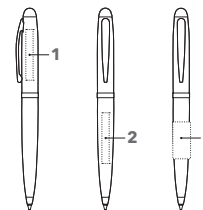

# NAUTIC BALL PEN

Image scale 1:1

Corresponding cases

ET 150  
ET 154  
ET 156  
ET 160  
ET 169  
ET 171  
ET 190

see pages 62 - 64

### Twist ball pen

Barrel and fittings: Metal, glossy chrome  
Cap: Metal, soft lacquer  
senator® magic flow metal refill G2 (1.0 mm),  
writing length up to 8,500 m,  
ink colour: blue

## BRANDING / AREA

<b>Cap</b>	<b>1</b>	Engraving	35 x 5 mm
<b>Barrel</b>	<b>2</b>	Engraving	35 x 5 mm
	<b>3</b>	1c Print	25 x 12 mm