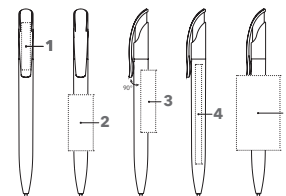

# CHALLENGER CLEAR

Image scale 1:1

### Push ball pen

Glossy transparent body and clip surface, senator® magic flow G2 refill (1.0 mm), writing length up to 5,000 m, ink colour: blue or black

## BRANDING / AREA

<b>Clip</b>	<b>1</b>	1c - 5c Print CMYK Print	35 x 7 mm
<b>Barrel</b>	<b>2</b>	1c - 5c Print	45 x 20 mm
	<b>3</b>	1c - 5c Print	50 x 12 mm
	<b>4</b>	CMYK Print	80 x 7 mm
	<b>5</b>	1c - 5c Print	60 x 35 mm (from 1,000 pieces)