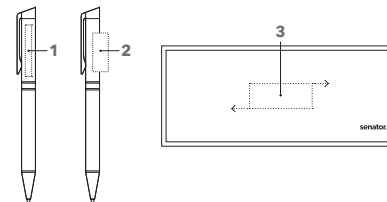

CARBON LINE BALL PEN

Image scale 1:1

Corresponding cases

- ET 150
- ET 154
- ET 156
- ET 160
- ET 169
- ET 171
- ET 190

see pages 62 - 64

6239
6240

ART. NO. 2159 / 6239 / 6240

Twist ball pen 2159

Metal in combination with light carbon
Cap, tip, fittings: Metal, matt chrome, senator®
magic flow metal refill G2 (1.0 mm), writing length
up to 8,500 m, ink colour: blue

Set 6239

Twist ball pen 2159 + fountain pen 0076 in black
case ET 160

Set 6240

Twist ball pen 2159 + rollerball 1037 in black case
ET 160

INDUSTRIAL PRICES (€/PC.)

RSP in euro per piece, VAT not included.

	50	100	250	500
2159				
Incl. 1c Print per position	12.60	12.36	12.20	12.08
Incl. engraving per position	13.78	13.19	12.77	12.49
6239	25	50	125	250
Incl. 1c Print per position	35.34	34.86	34.54	34.30
Incl. engraving per position	37.70	36.52	35.68	35.12
6240	25	50	125	250
Incl. 1c Print per position	34.16	33.68	33.36	33.12
Incl. engraving per position	36.52	35.34	34.50	33.94

BRANDING / AREA

Cap	1	Engraving	40 x 5 mm
	2	1c Print	30 x 12 mm
Case	3	1c Print	50 x 20 mm