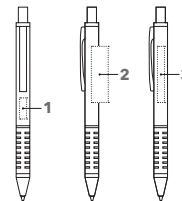

# STAR TEC STEEL BALL PEN

Image scale 1:1

1c Print

Corresponding cases

ET 150  
ET 154  
ET 156  
ET 160  
ET 169  
ET 190

see pages 62 - 64

### Push ball pen

Barrel: Metal, brushed

Fittings: Metal, glossy chrome

Soft grip zone: black

senator® magic flow metal refill G2 (1.0 mm),

writing length up to 8,500 m,

ink colour: blue

## BRANDING / AREA

Barrel		
<b>1</b>	Engraving	15 x 5 mm
<b>2</b>	1c - 5c Print	40 x 12 mm
<b>3</b>	Engraving	40 x 5 mm