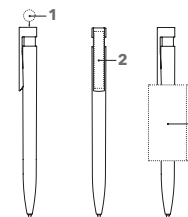

LIBERTY SOFT TOUCH

Image scale 1:1

ART. NO. 2015

Push ball pen

Velvety body surface,
glossy transparent mid and clip surface,
senator® magic flow G2 refill (1.0 mm),
writing length up to 5,000 m,
ink colour: blue or black

SERVICES

Mix & Match: from 10,000 pieces

PMS Service: from 10,000 pieces

INDUSTRIAL PRICES (€/PC.)

RSP in euro per piece, VAT not included.

2015	500	1,000	2,500	5,000
Incl. 1c print, per position	1.06	0.98	0.92	0.88
Each further colour	0.27	0.19	0.13	0.09
Incl. CMYK print, per motif	1.47	1.27	1.12	1.02

BRANDING / AREA

Cap	1	CMYK Print	Ø 9.5 mm
Clip	2	1c - 5c Print CMYK Print	35 x 7 mm
Barrel	3	1c - 5c Print	60 x 30 mm (from 1,000 pieces)