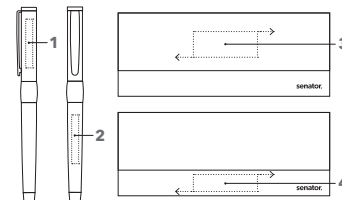

IMAGE CHROME ROLLERBALL

Image scale 1:1

Corresponding cases

ET 150
ET 154
ET 156
ET 160
ET 169
ET 171
ET 181
ET 190

see pages 62 - 64

6238

ART. NO. 1036 / 6238

Rollerball 1036

Barrel: Metal, soft varnish,
fittings: Metal, matt
chrome, metal safety rollerball refill
Ink colour: blue

Set 6238

Twist ball pen 2158 + rollerball 1036 in black case
ET 156

INDUSTRIAL PRICES (€/PC.)

RSP in euro per piece, VAT not included.

1036	50	100	250	500
Incl. engraving per position	12.37	11.78	11.36	11.08
6238	25	50	125	250
Incl. engraving per position	25.82	24.64	23.80	23.24

BRANDING / AREA

Cap	1	Engraving	35 x 5 mm
Barrel	2	Engraving	35 x 5 mm
Case	3	1c Print	50 x 20 mm
	4	1c Print	50 x 15 mm