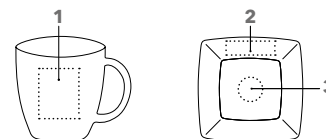

MAXIM ESPRESSO SET

Image scale 1:2

ART. NO. 0977

Espresso Set

Porcelain cup with saucer,
high gloss white

Height: ~ 55 mm

Diameter: ~ 60 mm

Capacity: ~ 0.08 l

Diameter saucer: ~ 116 mm

BRANDING / AREA

Outside	1 1c - 5c Print	30 x 40 mm
Saucer	2 1c - 5c Print	55 x 15 mm
	3 1c - 5c Print	Ø 25 mm