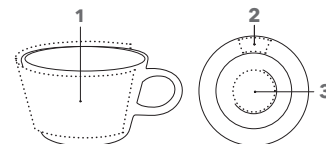

FANCY COFFEE CUP AND SET

Image scale 1:2

ART. NO. 0965 / 0965-T

Small porcelain cup with saucer 0965

In classic design, high-gloss white, suitable for coffee pod machines

Small porcelain cup 0965-T

in classic design, high-gloss white, suitable for coffee pod machines

Height: ~ 65 mm

Diameter: ~ 90 mm

Capacity: ~ 0.18 l

Diameter saucer: ~ 150 mm

INDUSTRIAL PRICES (€/PC.)

RSP in euro per piece, VAT not included.

0965	36	108	250	500
------	----	-----	-----	-----

Incl. 1c print, 1 position	11.30	9.80	8.93	8.27
----------------------------	-------	------	------	------

Each further colour, 1 position	1.25	0.88	0.66	0.50
---------------------------------	------	------	------	------

BRANDING / AREA

Cup	1	1c - 5c Print	175 x 50 mm
Saucer	2	1c - 5c Print	40 x 20 mm
	3	1c - 5c Print	Ø 55 mm