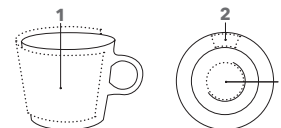

# FANCY ESPRESSO SET

Image scale 1:2

### Espresso Set

Porcelain espresso cup and saucer, glossy white, suitable for coffee pod machines

**Height:** ~ 67 mm

**Diameter:** ~ 67 mm

**Capacity:** ~ 0.08 l

**Diameter saucer:** ~ 120 mm

## BRANDING / AREA

<b>Cup</b>	<b>1</b>	1c - 5c Print	150 x 45 mm
<b>Saucer</b>	<b>2</b>	1c - 5c Print	40 x 15 mm
	<b>3</b>	1c - 5c Print	Ø 45 mm