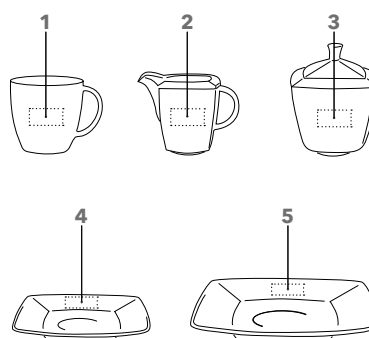

ART. NO. 0952

Porcelain set

74 pieces, white
suitable for coffee pod machines:
24 cups and saucers,
24 plates,
1 milk jug,
1 sugar bowl

Height cup: ~ 82 mm
Diameter cup: ~ 80 mm
Capacity cup: ~ 0.2 l
Diameter saucer: ~ 150 mm
Diameter plate: ~ 210 mm
Height milk jug: ~ 79 mm
Height sugar bowl: ~ 78 mm
(with lid ~ 115 mm)

BRANDING / AREA

Cup	1	1c - 5c Print	40 x 20 mm
Milk jug	2	1c - 5c Print	40 x 20 mm
Sugar bowl	3	1c - 5c Print	40 x 20 mm
Saucer	4	1c - 5c Print	40 x 20 mm
Plate	5	1c - 5c Print	40 x 20 mm