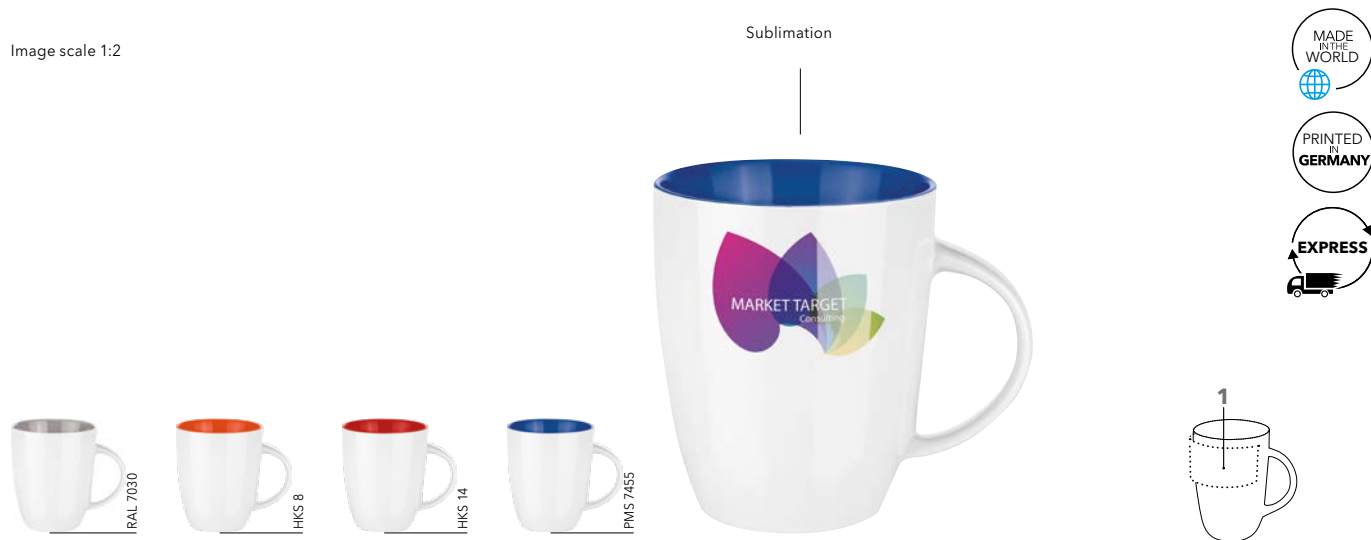

PICS ELITE INSIDE

Image scale 1:2

ART. NO. 0355

Stoneware mug

in favoured design, high-gloss white with coloured interior glaze

Height: ~ 99 mm

Diameter: ~ 82 mm

Capacity: ~ 0.25 l