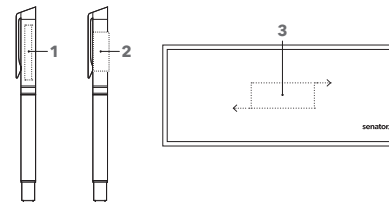

CARBON LINE FOUNTAIN PEN

Image scale 1:1

Corresponding cases

ET 150
ET 154
ET 156
ET 160
ET 169
ET 171
ET 190

see pages 62 - 64

6239

ART. NO. 0076 / 6239

Fountain pen 0076

INDUSTRIAL PRICES (€/PC.)

RSP in euro per piece, VAT not included.

	50	100	250	500
0076				
Incl. 1c print, per position	17.35	17.11	16.95	16.83
Incl. engraving per position	18.53	17.94	17.52	17.24
6239	25	50	125	250
Incl. 1c print, per position	35.34	34.86	34.54	34.30
Incl. engraving per position	37.70	36.52	35.68	35.12

BRANDING / AREA

Cap	1 Engraving	40 x 5 mm
	2 1c Print	30 x 12 mm
Case	3 1c Print	50 x 20 mm